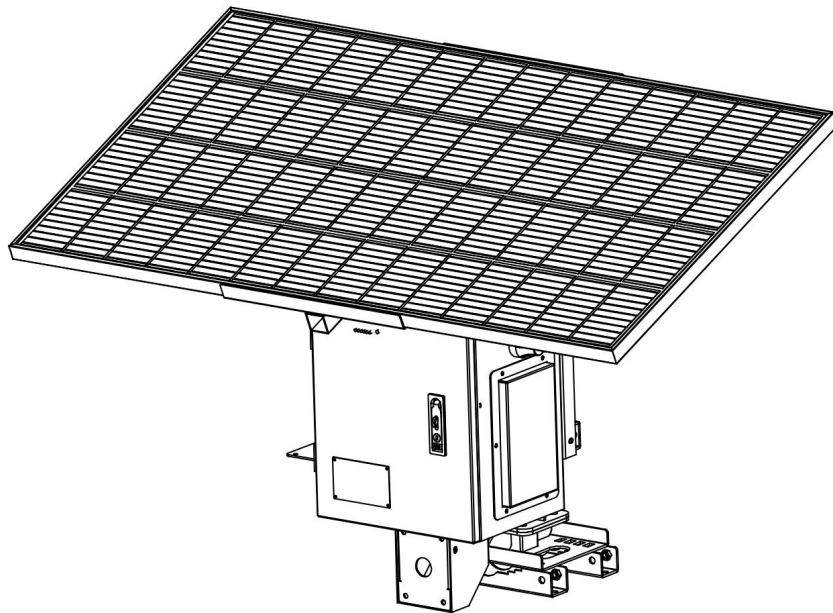

Solar CCTV UNI BOX

SPECIFICATIONS

1. Specifications

Base

| | |
|----------------------------|--------------------------|
| Brand | UNIV |
| Name | Solar CCTV BOX |
| Model | UNI BOX |
| Material | Aluminum |
| Powder | Outdoor + Anti-Corrosion |
| Dimension (Transportation) | 700 × 500 × 1350mm |
| Dimension (Operation) | 1345 × 710 × 930mm |
| Weight | 75kg / 165lb |
| System Voltage | DC12V |
| Work Temperature | -20°C~60°C / -4°F~140°F |
| Warranty | 2 years |

CCTV system

| | |
|---------------|--------------------|
| Power Supply | DC12V,48V |
| PoE Switch | Yes |
| Strobe lights | 2 pcs |
| CCTV Camera | Optional in Page 3 |

Solar panels

| | |
|----------------------|---------------------|
| Solar Panel | 1 × 200W |
| Open Circuit Voltage | DC34.65V |
| Efficiency | 21.9% |
| Angle adjustment | -22.5°-67.5°,Manual |

Spearker(T-720AP)

| Model | T-720AP |
|-------------|-------------------|
| Rated Power | 30W |
| Power Input | DC 12V |
| IP Rate | IP55 |
| Dimensions | 282 x 210 x 290mm |
| Weight | 2.1Kg |