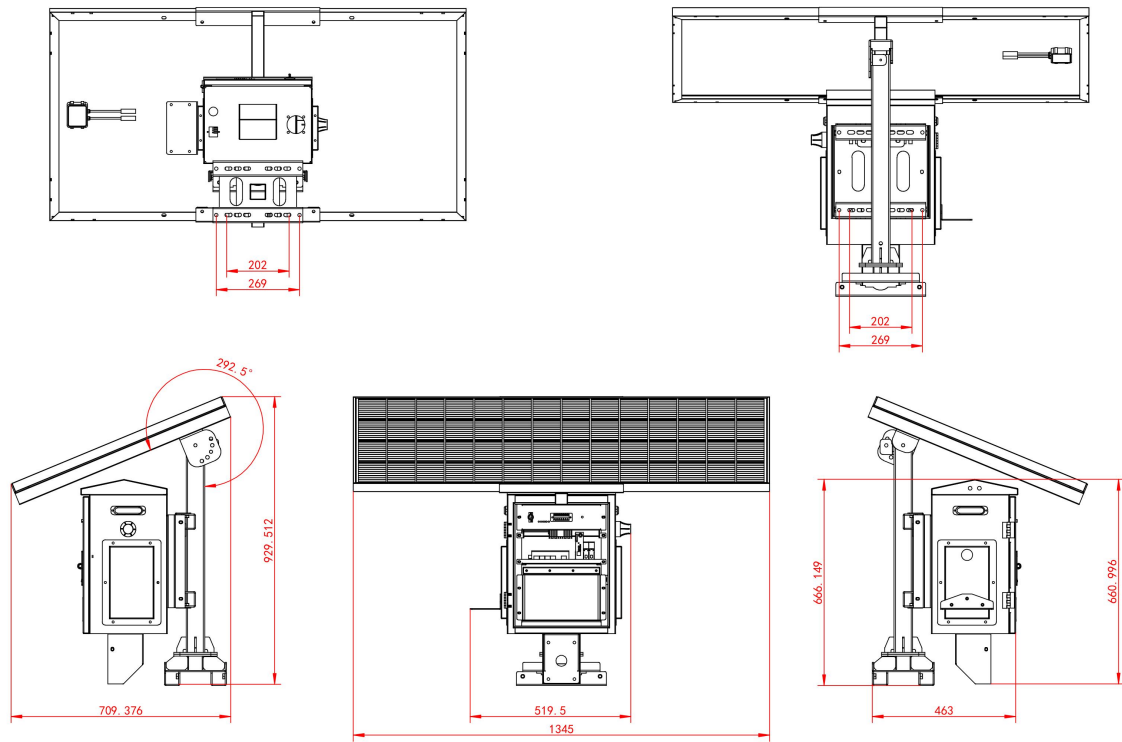

1. Specifications

Base

Brand	UNIV
Name	Solar CCTV BOX
Model	UNI BOX
Material	Aluminum
Powder	Outdoor + Anti-Corrosion
Dimension (Transportation)	700 × 500 × 1350mm
Dimension (Operation)	1345 × 710 × 930mm
Weight	75kg / 165lb
System Voltage	DC12V
Work Temperature	-20°C~60°C / -4°F~140°F
Warranty	2 years

CCTV system

Power Supply	DC12V,48V
PoE Switch	Yes
Strobe lights	2 pcs
CCTV Camera	Optional in Page 3

Solar panels

Solar Panel	1 × 200W
Open Circuit Voltage	DC34.65V
Efficiency	21.9%
Angle adjustment	-22.5°-67.5°,Manual

Control system

Solar Controller	15A MPPT
Efficiency	95%+
Protection	Yes
Remote	Optional

LEF Battery

Battery	1 × 100Ah
Voltage	DC12V
Power Capacity	1.28kW · h
BMS	Yes
Heater	Yes
Life	Cycle 4000 on 95% DOD ,25°C

Charger system

Battery Charger	120W
Charging Current	6A
Efficiency	89%
Socket	1 × 1A,AC120V

2. Diemensions