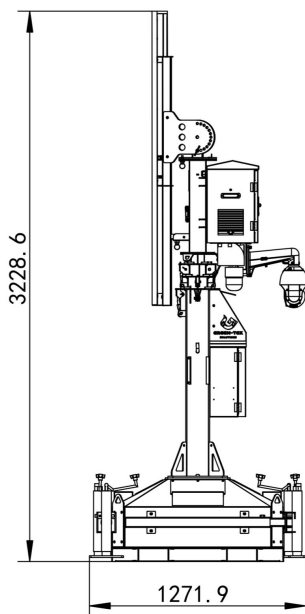

# 1. Specifications

Name..... Solar CCTV Tower  
 Model.....UST-300S  
 Material..... Steel Q235  
 Powder.....Outdoor + Anti-Corrosion  
 Dimension (Transportation)..... 1130 × 1130 × 2200 mm  
 Dimension (Traveling).....1130 × 1130 × 3250 mm  
 Dimension (Operation)..... 1130 × 1130 × 4500 mm  
 Weight..... 350kg / 77lb  
 System Voltage.....DC24V  
 Work Temperature.....-40°C~60°C / -40°F~140°F  
 Warranty:.....2 years

## Solar Panel

Solar Panel..... 1 × 420W,Double Glass  
 Open Circuit Voltage.....DC38.05V  
 Efficiency..... 21.5%  
 Angle adjustment..... 0°-90°,Manual  
 Rotation..... 360°,Manual

## Telescopic Mast

Material..... Steel Q235,Galvanized  
 Type..... Square,Telescopic  
 Height.....3.5m / 11.48ft  
 Section..... 4  
 Wire Rope..... Stainless Steel 304,5mm  
 Lifting Method..... Manual Winch  
 Recommended Loading..... 5kg ~ 50kg / 11lb ~ 110lb  
 Windproof..... 117kph / 72.7mph

## 2. Diemensions