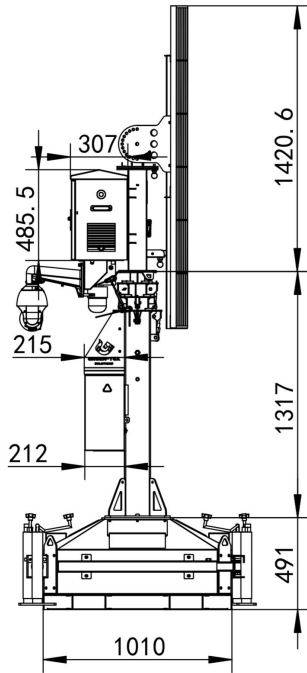

# 1. Specifications

Name..... Solar CCTV Tower  
 Model.....UST-300S  
 Material..... Steel Q235  
 Powder.....Outdoor + Anti-Corrosion  
 Dimension (Transportation)..... 1130 × 1130 × 2200 mm  
 Dimension (Traveling).....1130 × 1130 × 3250 mm  
 Dimension (Operation)..... 1130 × 1130 × 4500 mm  
 Weight..... 350kg / 77lb  
 System Voltage.....DC24V  
 Work Temperature.....-40°C~60°C / -40°F~140°F  
 Warranty:.....2 years

## Solar Panel

Solar Panel..... 1 × 420W,Double Glass  
 Open Circuit Voltage.....DC38.05V  
 Efficiency..... 21.5%  
 Angle adjustment..... 0°-90°,Manual  
 Rotation..... 360°,Manual

## Telescopic Mast

Material..... Steel Q235,Galvanized  
 Type..... Square,Telescopic  
 Height.....3.5m / 11.48ft  
 Section..... 4  
 Wire Rope..... Stainless Steel 304,5mm  
 Lifting Method..... Manual Winch  
 Recommended Loading..... 5kg ~ 50kg / 11lb ~ 110lb  
 Windproof..... 117kph / 72.7mph

## 2. Diemensions