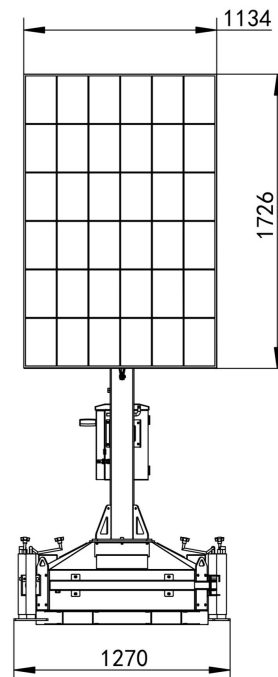

# 1. Specifications

Name..... Solar CCTV Tower  
 Model.....UST-300S  
 Material..... Steel Q235  
 Powder.....Outdoor + Anti-Corrosion  
 Dimension (Transportation)..... 1130 × 1130 × 2200 mm  
 Dimension (Traveling).....1130 × 1130 × 3250 mm  
 Dimension (Operation)..... 1130 × 1130 × 4500 mm  
 Weight..... 350kg / 77lb  
 System Voltage.....DC24V  
 Work Temperature.....-40°C~60°C / -40°F~140°F  
 Warranty:.....2 years

## Solar Panel

Solar Panel..... 1 × 420W,Double Glass  
 Open Circuit Voltage.....DC38.05V  
 Efficiency..... 21.5%  
 Angle adjustment..... 0°-90°,Manual  
 Rotation..... 360°,Manual

## Telescopic Mast

Material..... Steel Q235,Galvanized  
 Type..... Square,Telescopic  
 Height.....3.5m / 11.48ft  
 Section..... 4  
 Wire Rope..... Stainless Steel 304,5mm  
 Lifting Method..... Manual Winch  
 Recommended Loading..... 5kg ~ 50kg / 11lb ~ 110lb  
 Windproof..... 117kph / 72.7mph

## 2. Diemensions