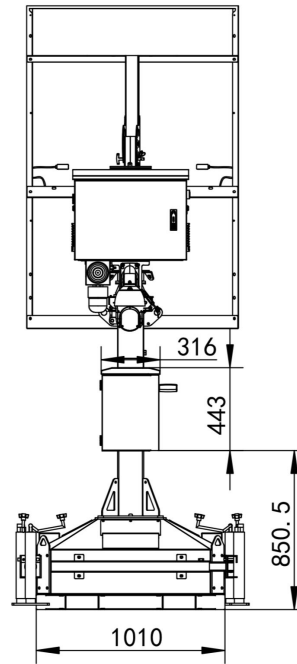

2. Diemensions